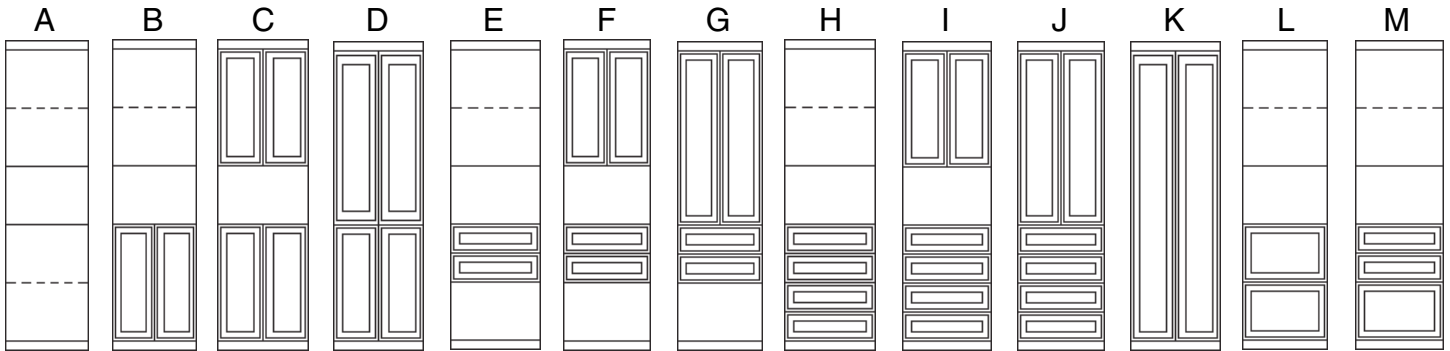

Murphy Beds • Custom Closets • Home Offices
1295 S. Santa Fe Drive • Denver, CO 80223
303-777-6278 • 303-777-4080 (fax)
www.smartspaces.com

Wall Cabinets

24" or 30" wide — 85" or 90" high — 15" or 20" deep

Wall Cabinets

15" wide — 85" or 90" high — 15" or 20" deep

Short Wall Cabinets

24" or 30" wide — 34" high — 15" or 20" deep

Short Wall Cabinets

15" wide — 34" high — 15" or 20" deep

Square, Angle, & Radius End Shelving

34" or 85" or 90" high — 15" or 20" deep