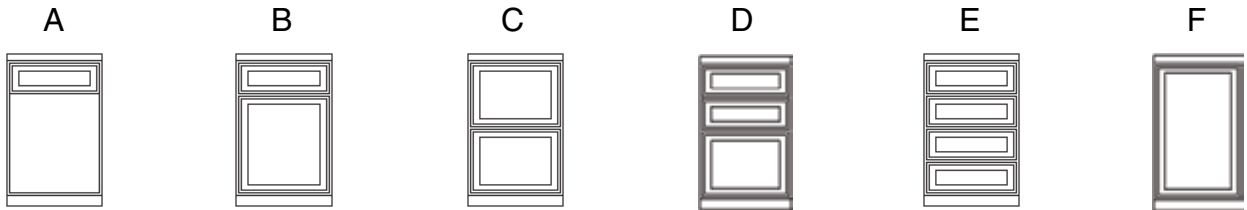

Wall Cabinets

15" wide — 85" or 90" high — 15" or 20" deep

Short Wall Cabinets

24" or 30" wide — 34" high — 15" or 20" deep

Short Wall Cabinets

15" wide — 34" high — 15" or 20" deep

Square, Angle, & Radius End Shelving

34" or 85" or 90" high — 15" or 20" deep