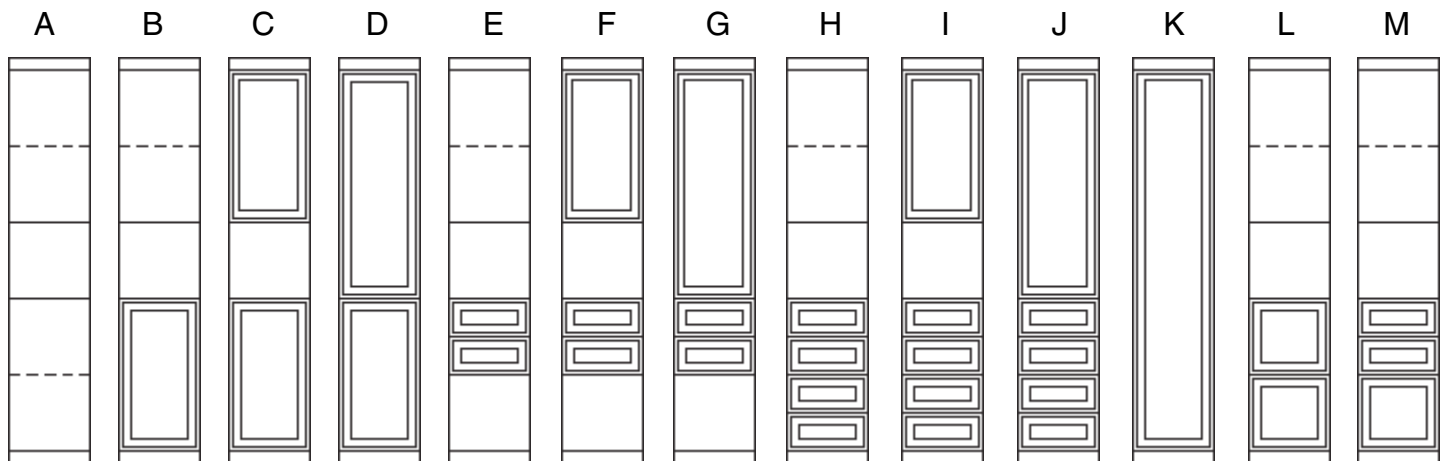

Murphy Beds • Custom Closets • Home Offices
1295 S. Santa Fe Drive • Denver, CO 80223
303-777-6278 • 303-777-4080 (fax)
www.smartspaces.com

Wall Cabinets

24" or 30" wide — 85" or 90" high — 15" or 20" deep

Wall Cabinets

15" wide — 85" or 90" high — 15" or 20" deep

Short Wall Cabinets

24" or 30" wide — 34" high — 15" or 20" deep

Short Wall Cabinets

15" wide — 34" high — 15" or 20" deep

Square, Angle, & Radius End Shelving

34" or 85" or 90" high — 15" or 20" deep