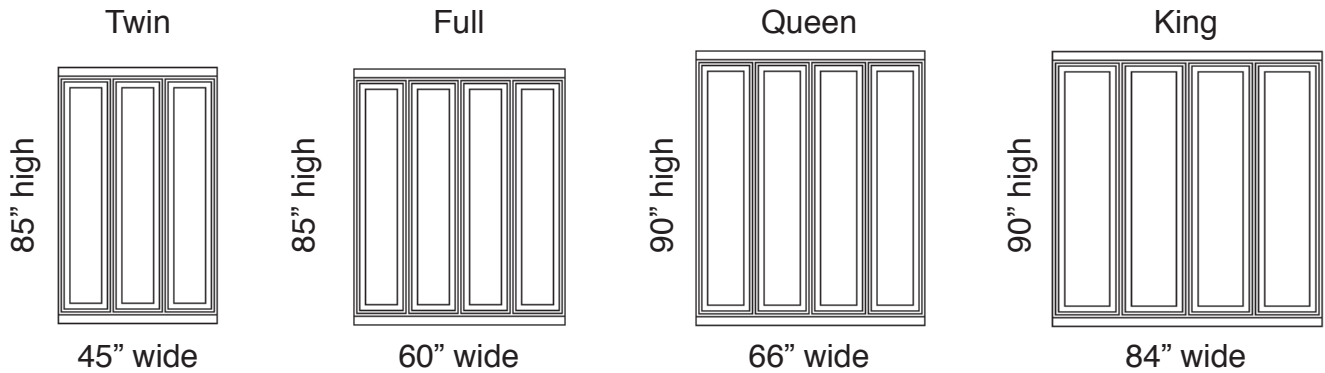

Murphy Beds • Custom Closets • Home Offices
 1295 S. Santa Fe Drive • Denver, CO 80223
 303-777-6278 • 303-777-4080 (fax)
 www.smartspaces.com

Murphy Wall Beds

15" or 20" deep cabinet

Out from wall • 15" cabinet Twin/Full 85" – Queen/King 90"
 Out from wall • 20" cabinet Twin/Full 90" – Queen/King 95"

Side Wall Beds

Horizontal cabinet 15" or 20" deep

Murphy Beds • Custom Closets • Home Offices
 1295 S. Santa Fe Drive • Denver, CO 80223
 303-777-6278 • 303-777-4080 (fax)
 www.smartspaces.com

Murphy Wall Bed Pricing

Complete Package Pricing	15" Cabinet Depth**			
	Twin	Full	Queen	King
Melamine	\$1,695	\$1,895	\$1,995	N/A
Wood Veneer*	1,795	2,095	2,295	\$2,895
Thermo Foil	1,995	2,495	2,695	N/A
Chemetal or Echo Wood	2,495	2,695	2,795	3,695
Solid Wood*	2,595	3,095	3,195	4,295
All pricing includes: Therapedic Brand Mattress, Local Delivery and Installation. Outside Metro Denver, trip charges apply.				
*Wood is Alder, Maple or Oak, \$300 Upgrade for Cherry, Hickory or Walnut.				
**Add \$200 to all prices for 20" deep cabinets.				