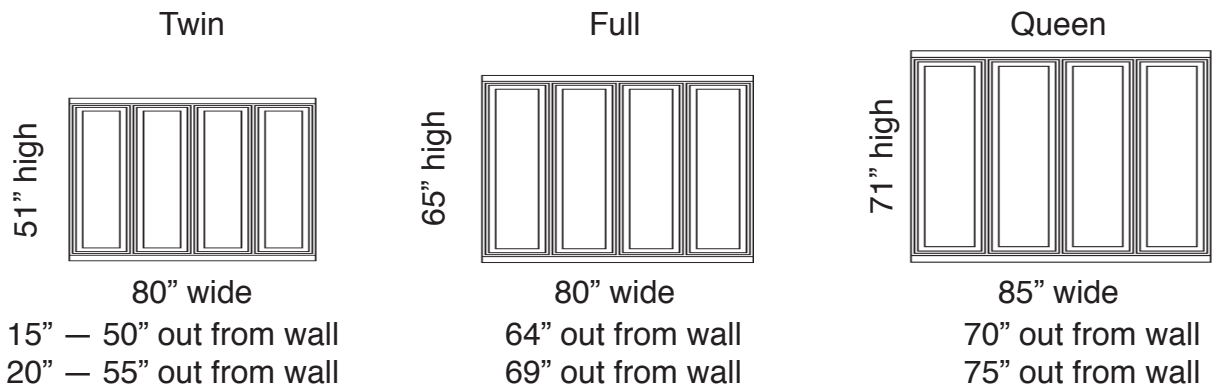

Murphy Beds • Custom Closets • Home Offices
 1295 S. Santa Fe Drive • Denver, CO 80223
 303-777-6278 • 303-777-4080 (fax)
 www.smartspaces.com

Murphy Wall Beds

15" or 20" deep cabinet

Out from wall • 15" cabinet Twin/Full 85" – Queen/King 90"
 Out from wall • 20" cabinet Twin/Full 90" – Queen/King 95"

Side Wall Beds

Horizontal cabinet 15" or 20" deep

Murphy Beds • Custom Closets • Home Offices
 1295 S. Santa Fe Drive • Denver, CO 80223
 303-777-6278 • 303-777-4080 (fax)
 www.smartspaces.com

Murphy Wall Bed Pricing

Complete Package Pricing	15" Cabinet Depth**			
	Twin	Full	Queen	King
Melamine	\$1,695	\$1,895	\$1,995	N/A
Wood Veneer*	1,795	2,095	2,295	\$2,895
Thermo Foil	1,995	2,495	2,695	N/A
Chemetal or Echo Wood	2,495	2,695	2,795	3,695
Solid Wood*	2,595	3,095	3,195	4,295
All pricing includes: Therapedic Brand Mattress, Local Delivery and Installation. Outside Metro Denver, trip charges apply.				
*Wood is Alder, Maple or Oak, \$300 Upgrade for Cherry, Hickory or Walnut.				
**Add \$200 to all prices for 20" deep cabinets.				