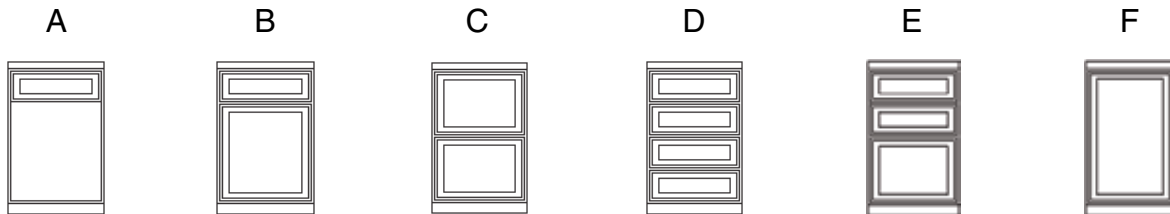

Murphy Beds • Custom Closets • Home Offices
1295 S. Santa Fe Drive • Denver, CO 80223
303-777-6278 • 303-777-4080 (fax)
www.smartspaces.com

Office Base Cabinets

24" or 30" wide — 29" high — 15" or 20" deep

Office Base Cabinets

15" or 17" wide — 29" high — 15" or 20" deep

Square, Angle, & Radius Base Shelving

29" high — 15" or 20" deep

Upper Cabinets

12" or 15" or 18" or 24" wide
26" or 31" high
12" deep

Upper Cabinets

24" or 30" or 36" wide
26" or 31" high
12" deep

Upper Corner Blind Cabinets

24" or 36" wide
26" or 31" high
12" deep

Upper Diagonal Corner Cabinets

24" wide
26" or 31" high
12" deep

Upper Square or Radius End Shelving