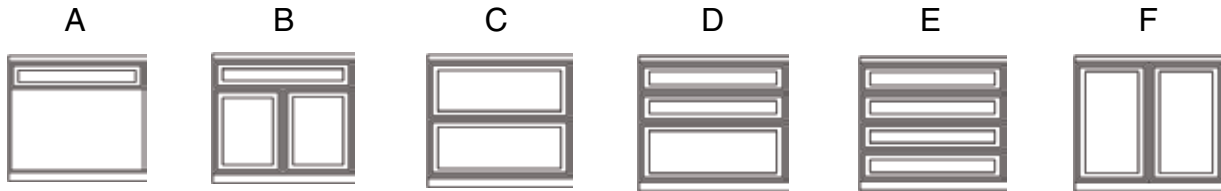

Murphy Beds • Custom Closets • Home Offices
1295 S. Santa Fe Drive • Denver, CO 80223
303-777-6278 • 303-777-4080 (fax)
www.smartspaces.com

Office Base Cabinets

24" or 30" wide — 29" high — 15" or 20" deep

Office Base Cabinets

15" or 17" wide — 29" high — 15" or 20" deep

Square, Angle, & Radius Base Shelving

29" high — 15" or 20" deep

Upper Cabinets

12" or 15" or 18" or 24" wide
26" or 31" high
12" deep

Upper Cabinets

24" or 30" or 36" wide
26" or 31" high
12" deep

Upper Corner Blind Cabinets

24" or 36" wide
26" or 31" high
12" deep

Upper Diagonal Corner Cabinets

24" wide
26" or 31" high
12" deep

Upper Square or Radius End Shelving